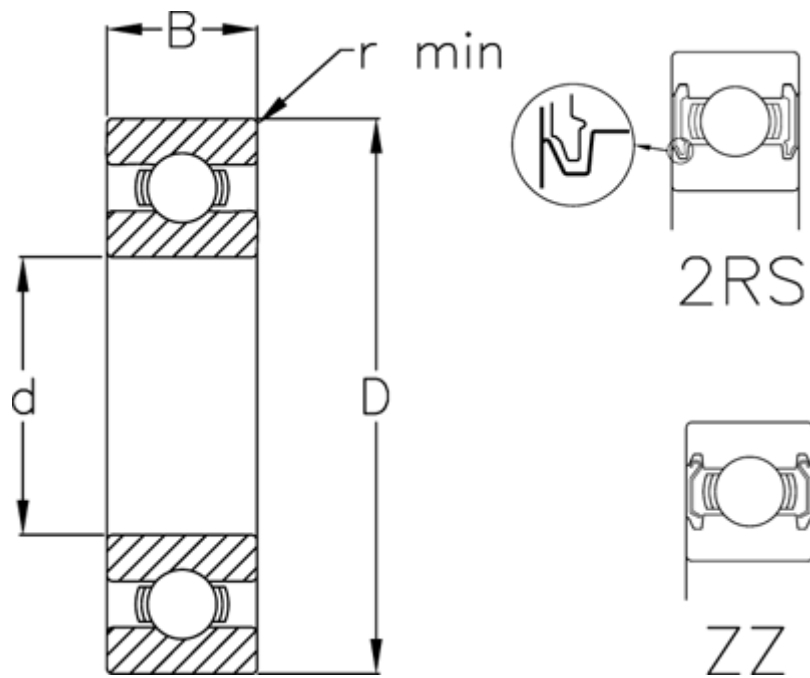

# Data Sheet

Article number: 5480015009039

Description: Single row ball bearing 6002 ZZ USDA H1  
d=15 D=32 B=9 stainless/spez. grease

## Measures

B	= 9	Weight (kg) = 0.03
d	= 15	
D	= 32	
Dynamic load C (kN)	= 5.6	
Max rpm greased	= 22000	
Max rpm oil lubricated	= 26000	
r min	= 0.3	
Static load C0 (kN)	= 2.84	